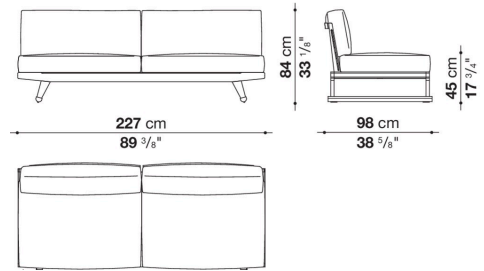

Technical drawings

GO227C