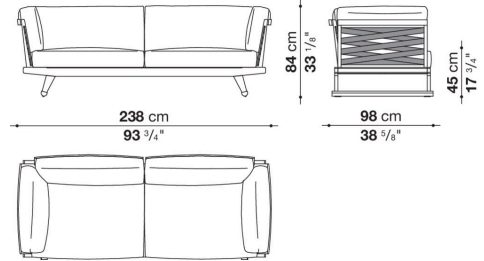

Technical drawings

GO238