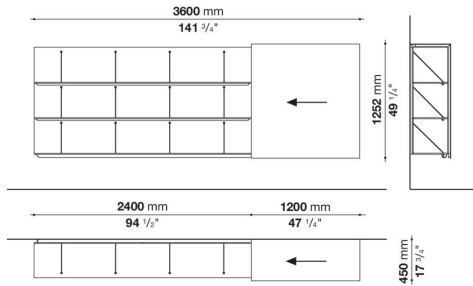

extruded aluminium

Raceways

die-cast aluminium

TV-set back panels, outfitted back panels

thick laminated wood panel

Technical drawings

PB002

PB003