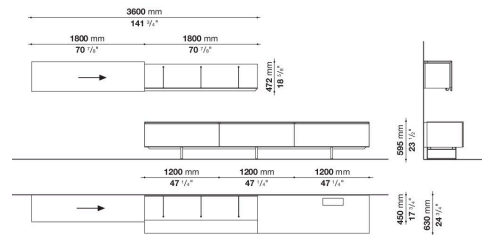

Technical drawings

PB005