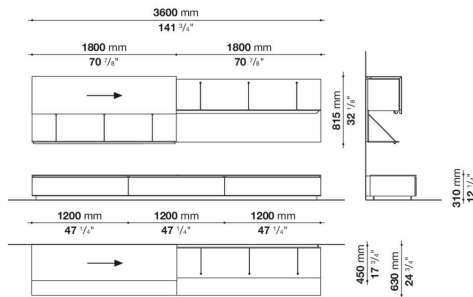

Technical drawings

PB004