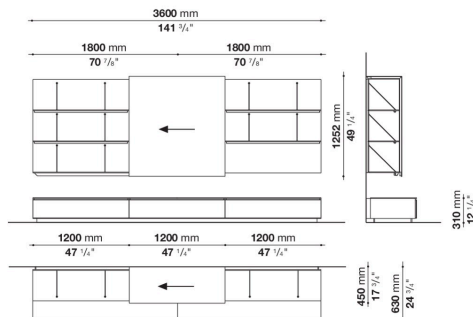

Technical drawings

PB007