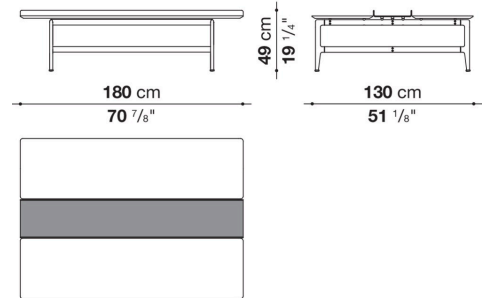

Technical drawings

PN180_2V