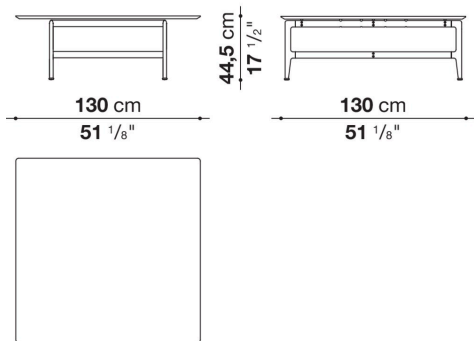

Technical drawings

PN130Q