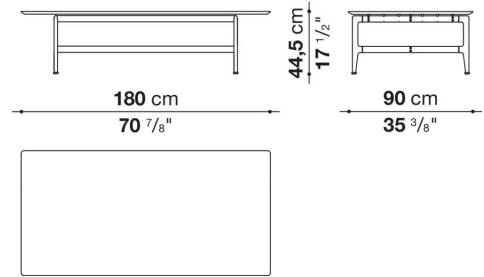

Technical drawings

PN180_1