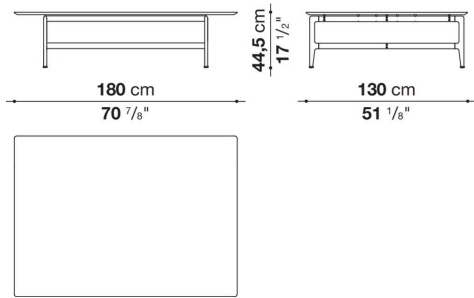

Technical drawings

PN180_2