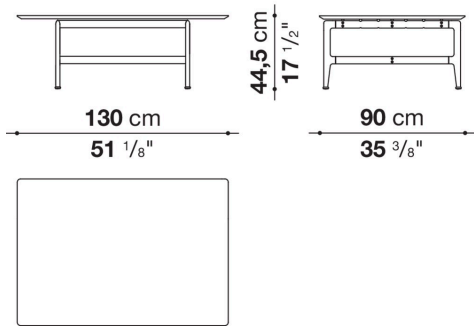

Technical drawings

PN130