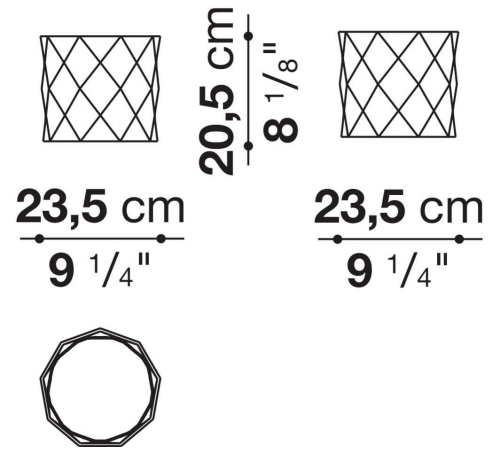

Material

enamelled ceramic (internal: glossy - external: matt)

Colour

internal: white - external: white, black, gold foil or silver foil

AB20035

AB20036

AB20037