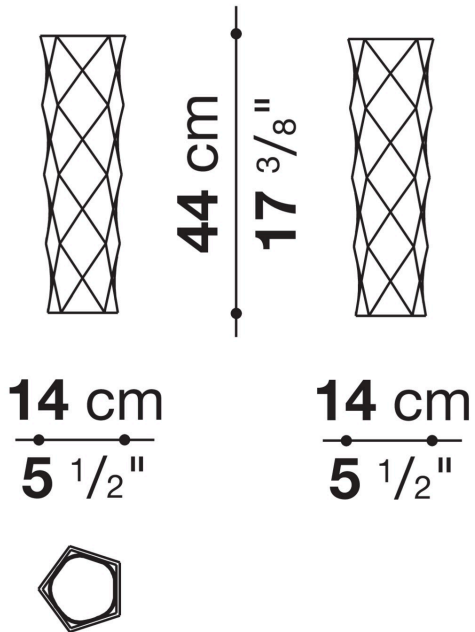

Joker

OBJECTS

2007

Nicole Äbischer

Description

Gold and silver leaf along with the more classic black and white are the finishes for the Joker vases and bowls, that stand out for their faceted surfaces.

Technical information

Material

enamelled ceramic (internal: glossy - external: matt)

Colour

internal: white - external: white, black, gold foil or silver foil

AB20035

AB20036

AB20037