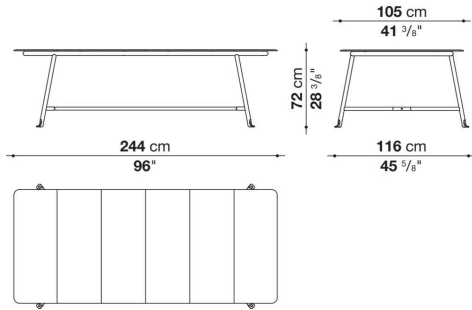

Technical drawings

TBE244