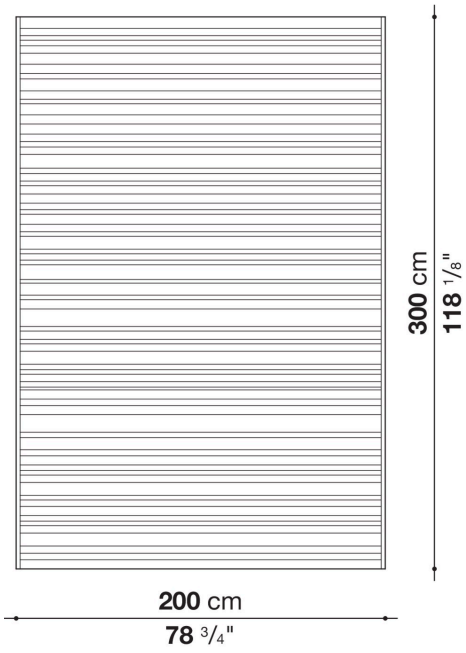

Twist

COMPLEMENTS

2018

B&B Italia Cr&S

Description

The Twist collection of carpets, designed as a leitmotif between the seats and furnishings, helps to create elegantly versatile outdoor environments through the availability of different hues and three standard sizes. Moreover, the carpets are made to measure. They are characterised by a braided structure made using 100% polyolefin carpet yarns, marked by permeability and breathability, which make the products entirely suitable for use outdoors. All the products are reversible.

Technical information

Material

100% polyolefin

Technical drawings

TW200

TW250

TW300

TW01