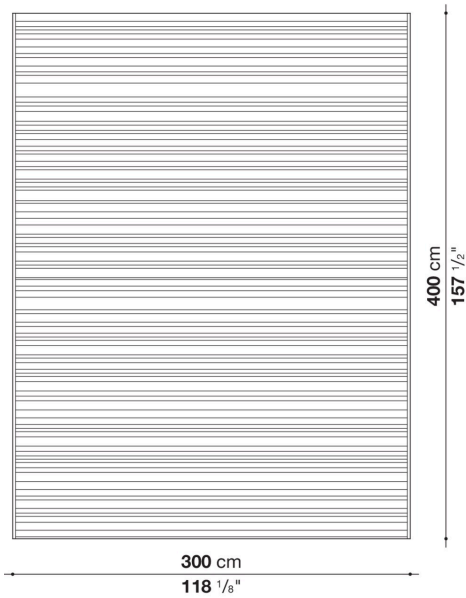

Technical information

Material

100% polyolefin

Technical drawings

TW200

TW250

TW300

TW01