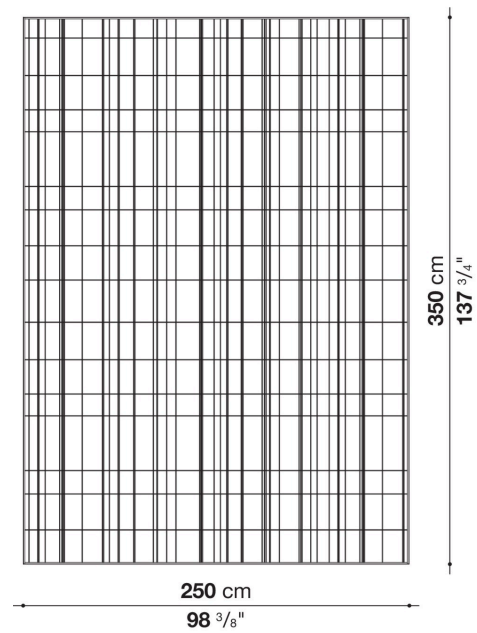

Technical information

Material

100% polypropylene

Technical drawings

TPI300R

TPI250VL

TPI200

TPI250