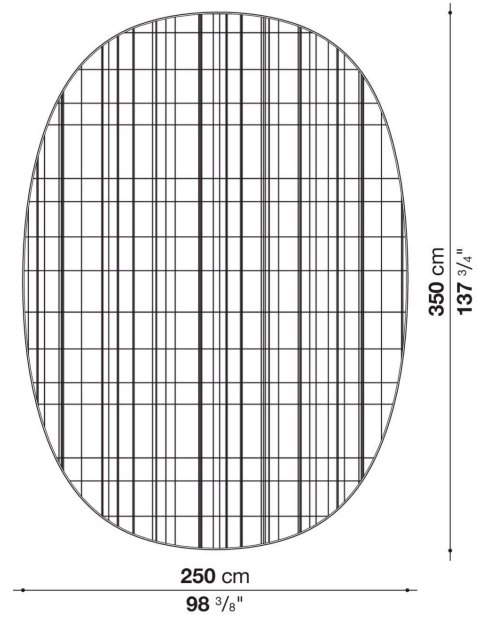

Technical information

Material

100% polypropylene

Technical drawings

TPI300R

TPI250VL

TPI200

TPI250