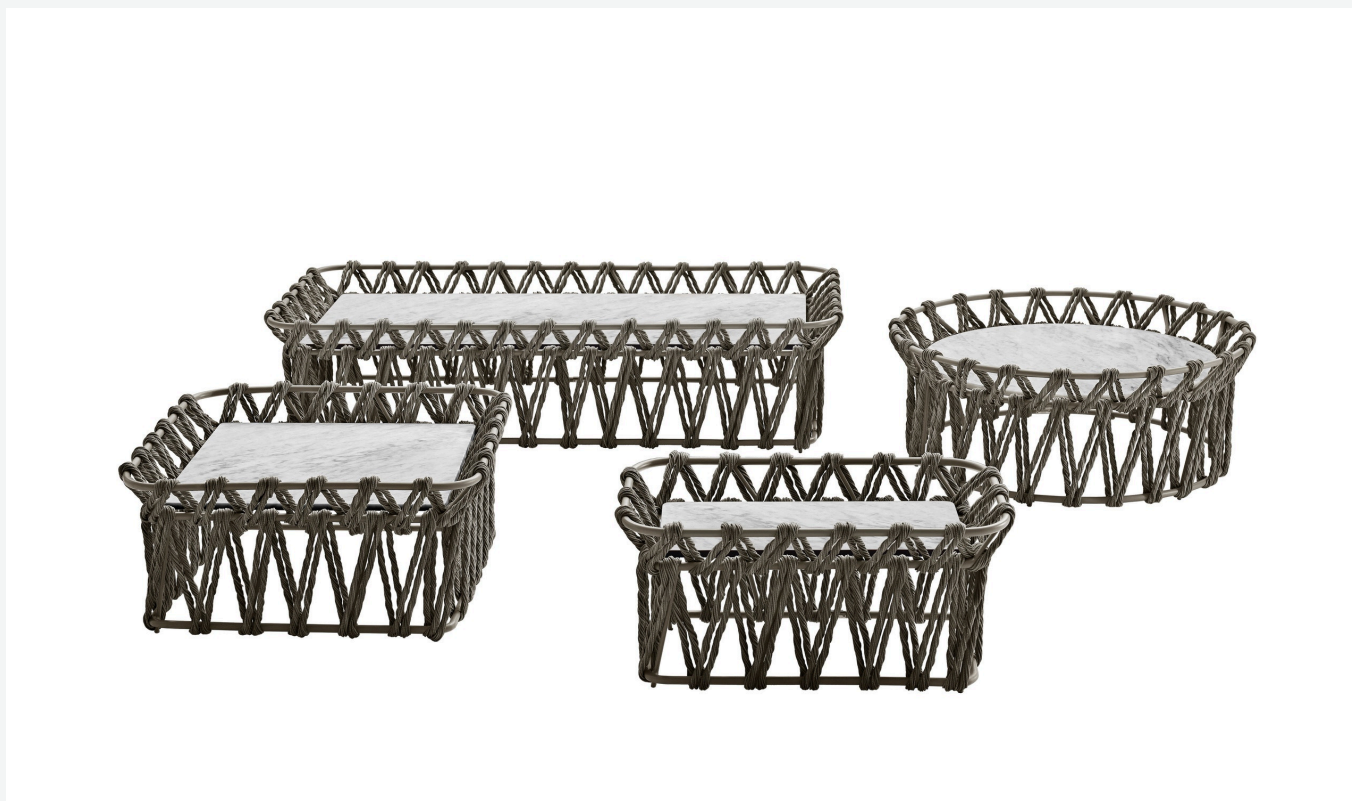

Butterfly

TAVOLINI

2015

Patricia Urquiola

Description

The Butterfly small tables for outdoor use, forming part of the outdoor seating system of the same name, stand out for their large weave pattern, made of twisted polyethylene fibres that wrap around the frame. Ideal for a variety of settings, such as hotels and yachts, they come in various shapes and sizes: round, square and rectangular.

Technical information

Frame

aluminium with polyester powder painting

Interlacing

polyethylene fibre

Top

marble (natural finish)

Ferrules

thermoplastic material

Waterproof cover cloth

PES fabric coated on one side in PU

Technical drawings