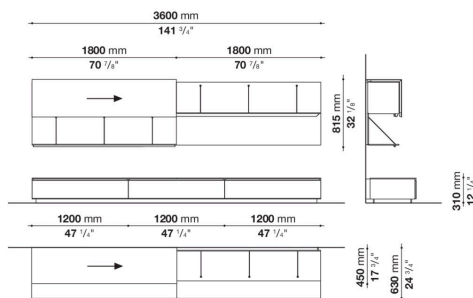

Technical drawings

PB004