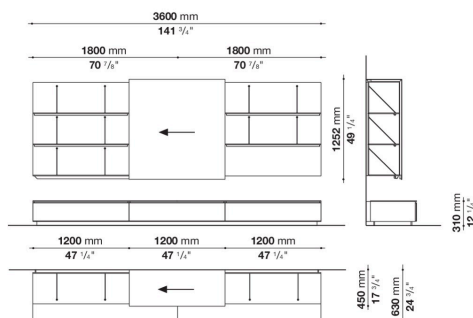

Technical drawings

PB007