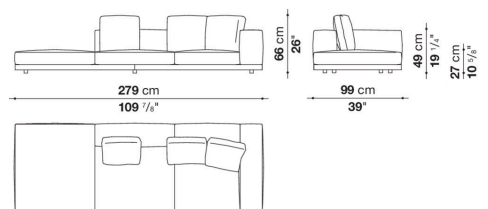

DBL279AD_1