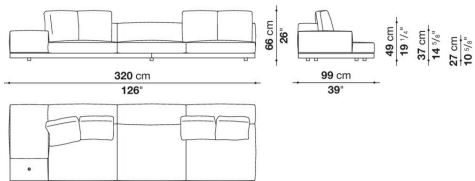

DBL320TS_3