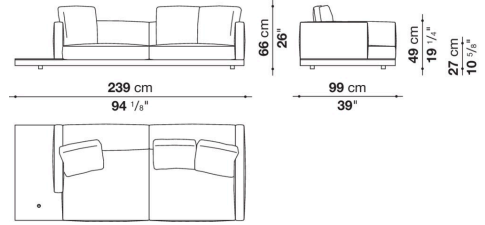

Technical drawings

DB239S_1