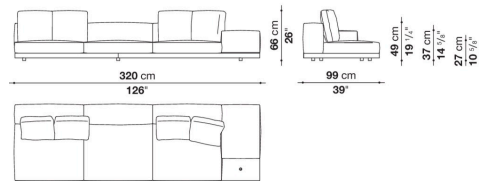

DBL320TD_3