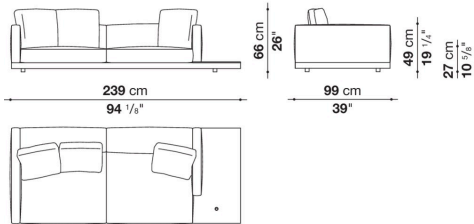

Technical drawings

DB239D_1