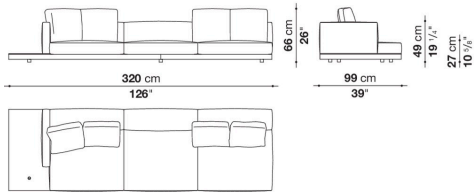

DBL320TS_1