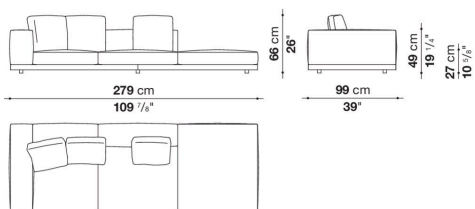

DBL279AS_1