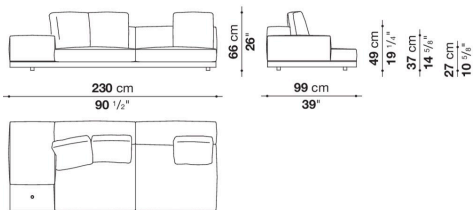

DBL230TS_3