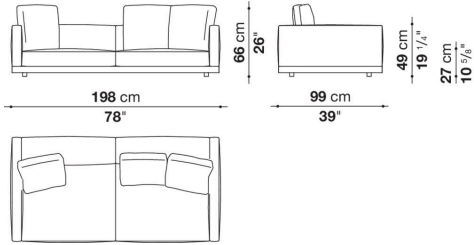

Technical drawings

DB198