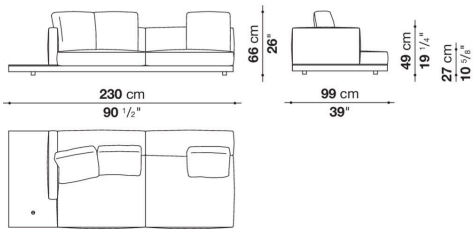

DBL230TS_1