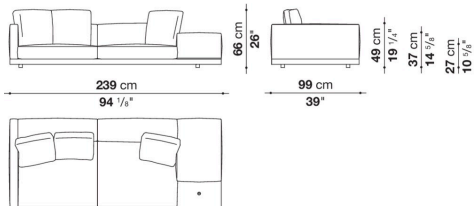

Technical drawings

DB239D_2