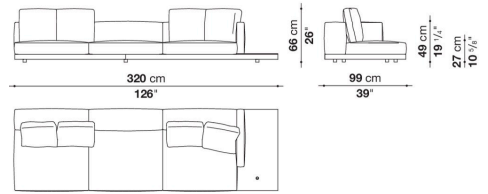

DBL320TD_1