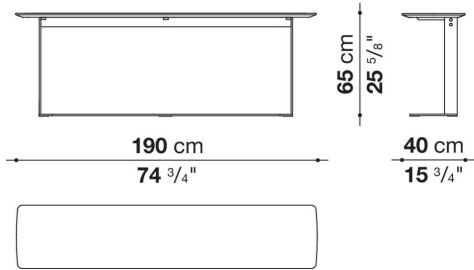

Technical drawings

EC190