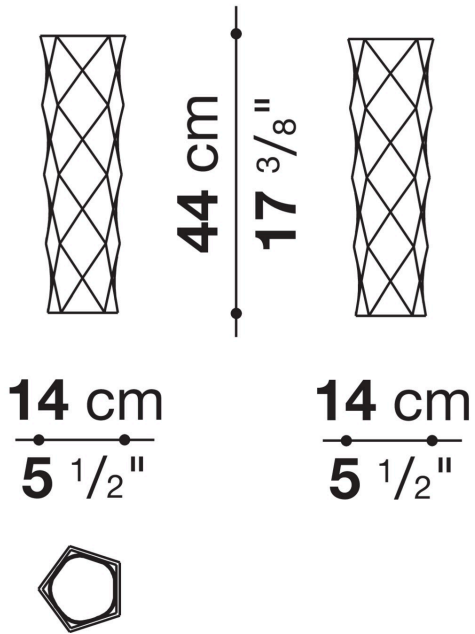

AB20035

AB20036

AB20037