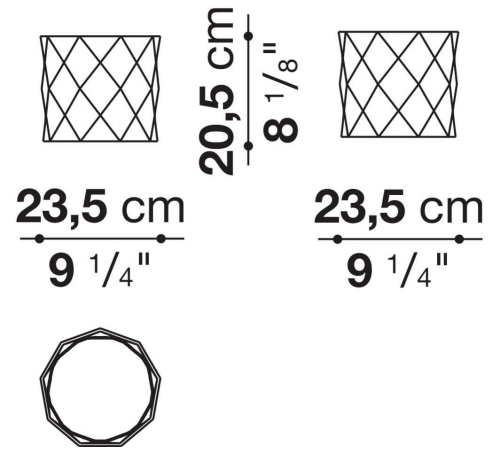

AB20035

AB20036

AB20037