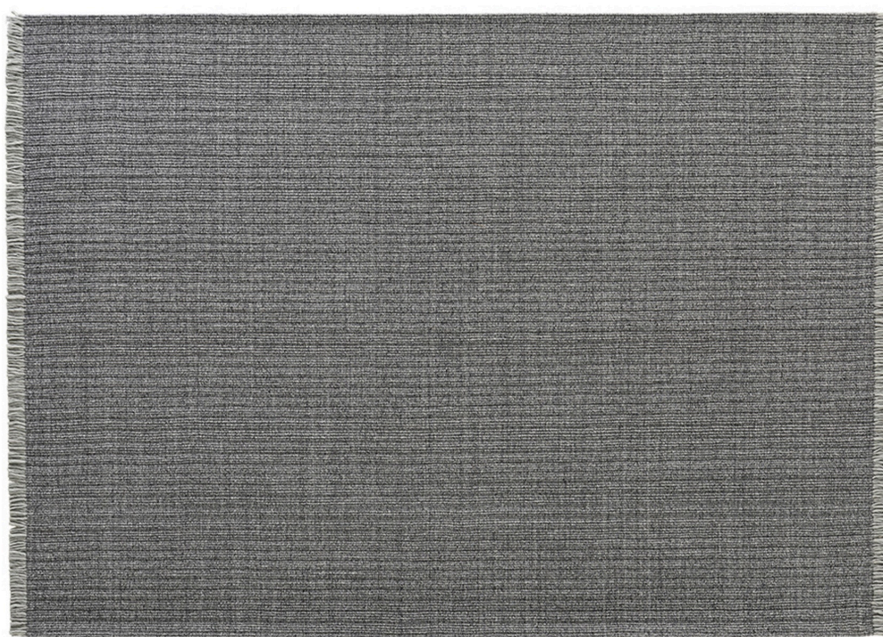

## Description

---

Carpets in 100% wool available in rectangular version in three sizes and three colours, with the possibility of having it also made to measure.

## Technical information

---

**Material**

100% wool