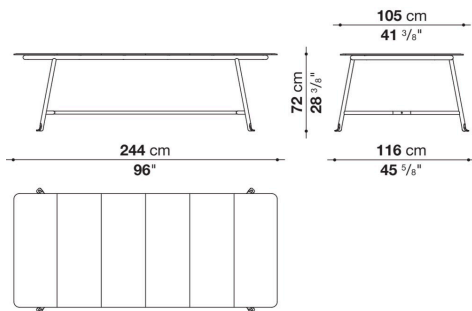

Technical drawings

TBE244