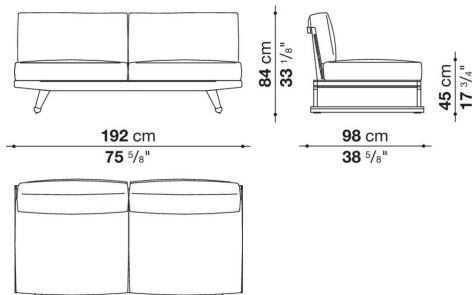

Technical drawings

GO192C