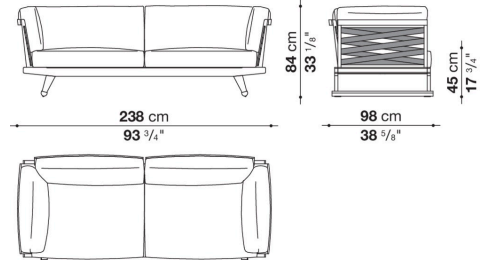

Technical drawings

GO238