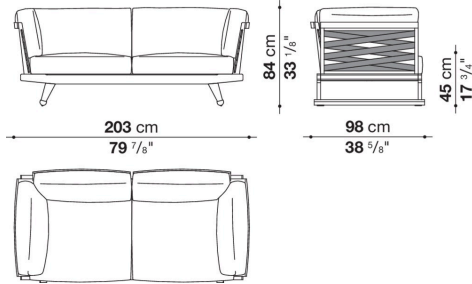

Technical drawings

GO203