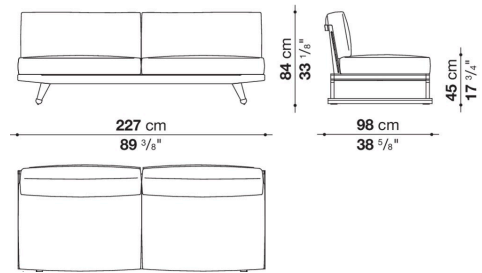

Technical drawings

GO227C