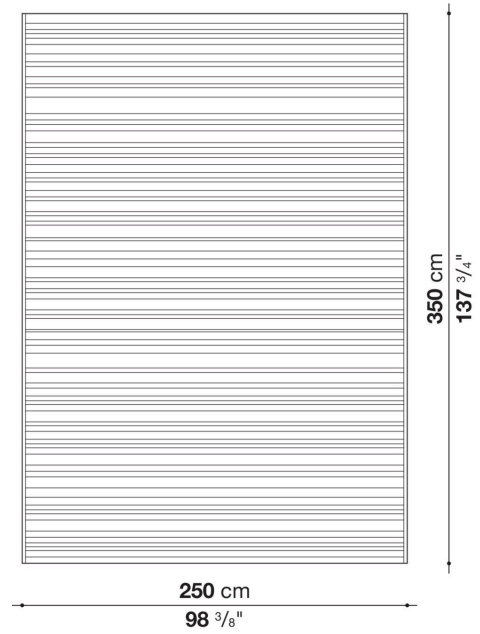

Technical information

Material

100% polyolefin

Technical drawings

TW200

TW250

TW300

TW01