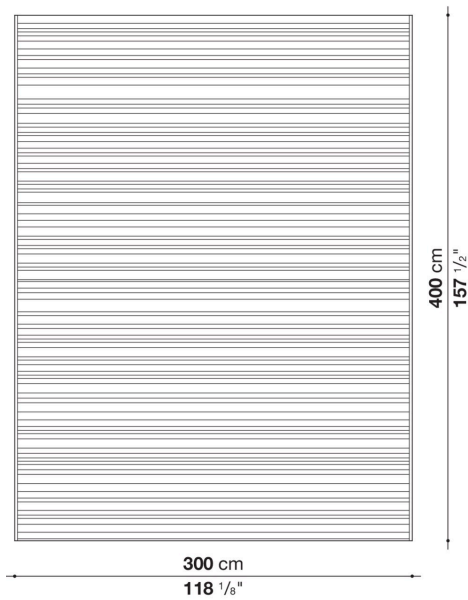

Technical information

Material

100% polyolefin

Technical drawings

TW200

TW250

TW300

TW01