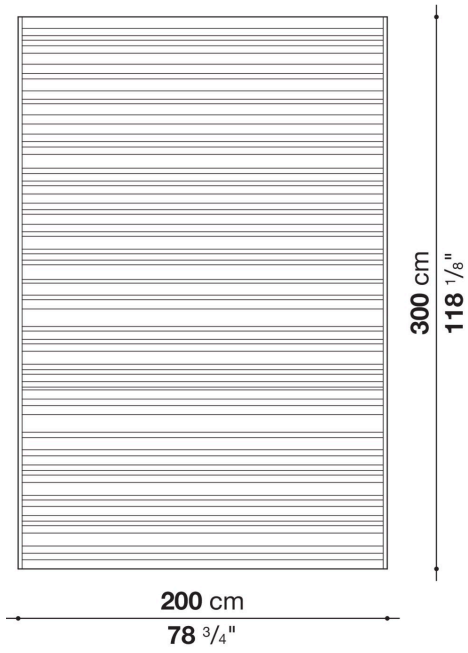

Twist

COMPLEMENTS

2018

B&B Italia Cr&S

Description

The Twist collection of carpets, designed as a leitmotif between the seats and furnishings, helps to create elegantly versatile outdoor environments through the availability of different hues and three standard sizes. Moreover, the carpets are made to measure. They are characterised by a braided structure made using 100% polyolefin carpet yarns, marked by permeability and breathability, which make the products entirely suitable for use outdoors. All the products are reversible.

Technical information

Material

100% polyolefin

Technical drawings

TW200

TW250

TW300

TW01