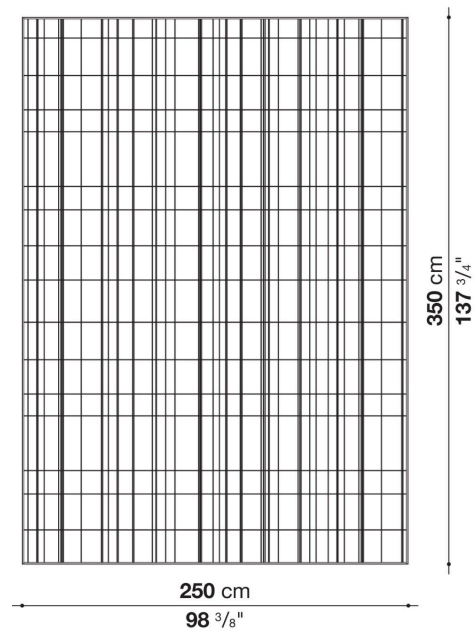

Technical information

Material

100% polypropylene

Technical drawings

TPI300R

TPI250VL

TPI200

TPI250