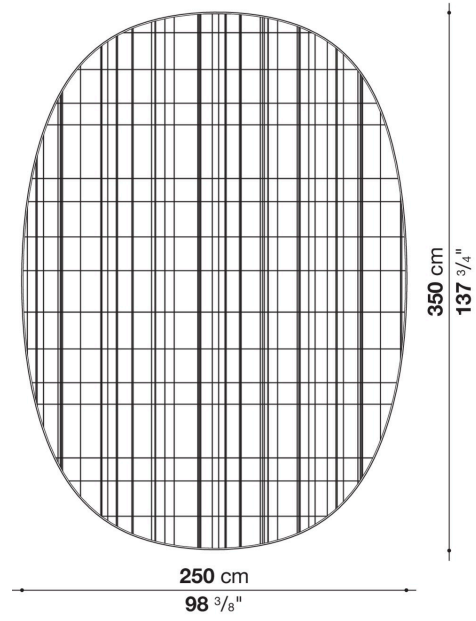

Technical information

Material

100% polypropylene

Technical drawings

TPI300R

TPI250VL

TPI200

TPI250