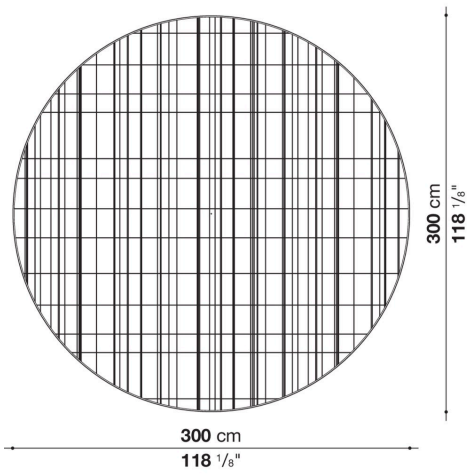

Piet

COMPLEMENTS

2021

B&B Italia Cr&S

Description

The Piet carpets collection, designed with a clear inspiration to Mondrian artworks, reach the harmony through the balance of important lines, colours and surfaces. Next to the three rectangular dimensions, the new round and oval shapes are added. Piet is realized with 100% polypropylene thread with important permeability and breathability features that make this product perfect for an outdoor location.

Technical information

Material

100% polypropylene

Technical drawings

TPI300R

TPI250VL

TPI200

TPI250