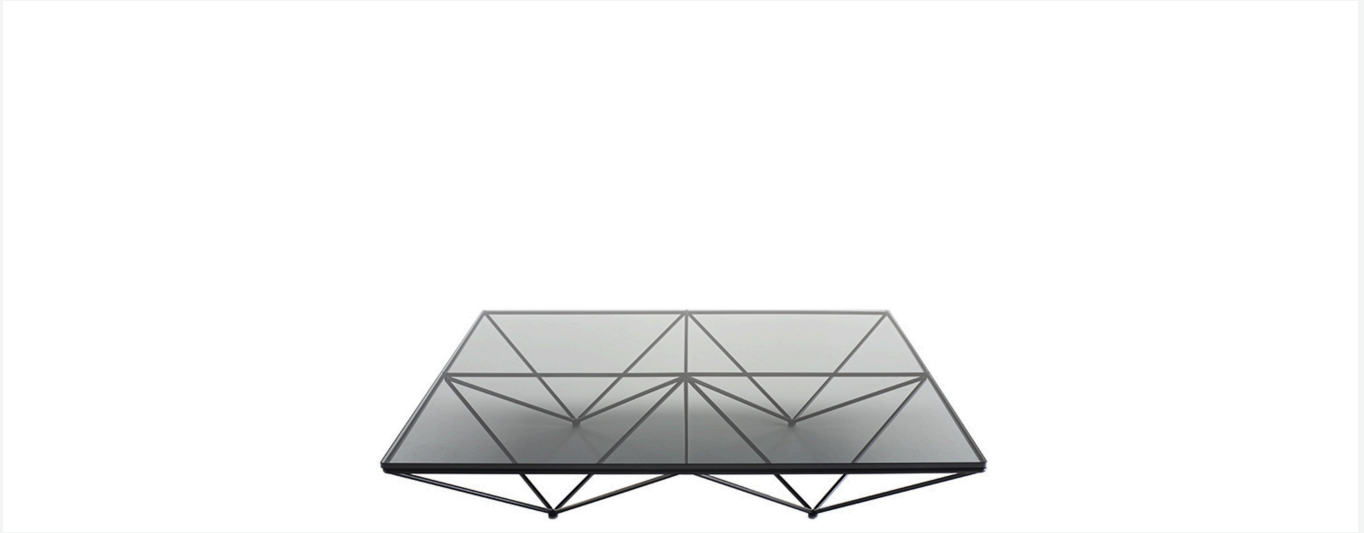

## Description

The Alanda coffee table, an iconic piece that ushered in the 1980s, is now revisited in homage to Paolo Piva, the great architect and designer who passed away last year. A highly successful classic and sought-after vintage furnishing complements, Alanda is one of the most typical design objects of a period with a wealth of strong, daring stylistic signs, often in a dialogue with architecture, reproducing its most attractive, characteristic elements in miniature. The Alanda's structure, serving as both pedestal and support, recalls a group of upturned pyramids, a geodesic frame that has always characterized it as if it was a magical object, entrapping and amplifying cosmic energy. Alanda '18 is offered in two sizes - 120 x 120 cm and 120 x 180 cm - with structure in glossy black painted steel and top in extra light or smoky glass.