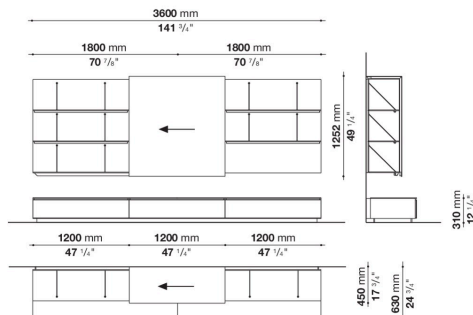

Technical drawings

PB007