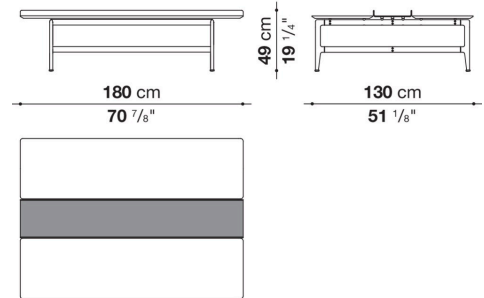

## Description

---

Square or rectangular, the Pianura low table stands out for the essential and sophisticated features that give life to a proposal of great formal elegance. With marble top and aluminium structure, it is also available with a thick leather tray integrated into the top. Numerous are the finishes to choose from both for the top and for the structure.

# Technical drawings

**PN130**

**PN180\_1**

**PN180\_2**

**PN180\_2V**

**PN130Q**

**PN130Q\_V**