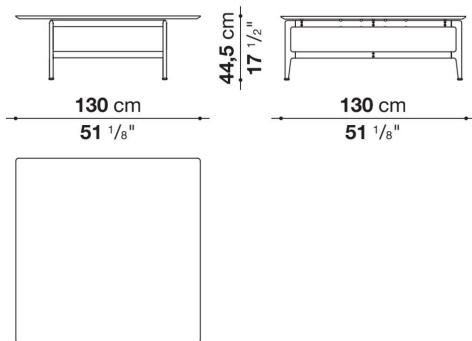

## Description

---

Square or rectangular, the Pianura low table stands out for the essential and sophisticated features that give life to a proposal of great formal elegance. With marble top and aluminium structure, it is also available with a thick leather tray integrated into the top. Numerous are the finishes to choose from both for the top and for the structure.

# Technical drawings

**PN130**

**PN180\_1**

**PN180\_2**

**PN180\_2V**

**PN130Q**

**PN130Q\_V**