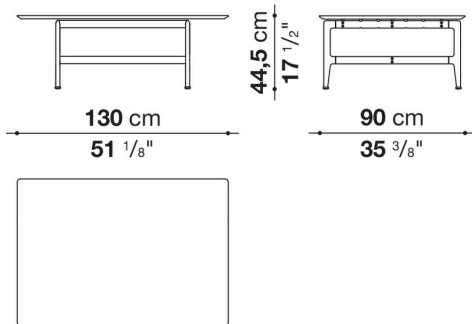

Technical drawings

PN130