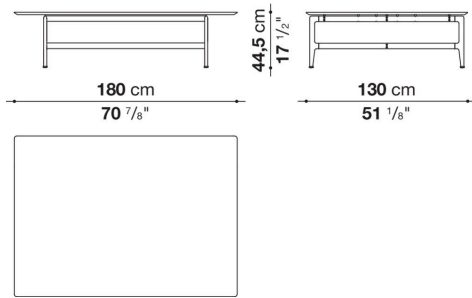

Technical drawings

PN180_2