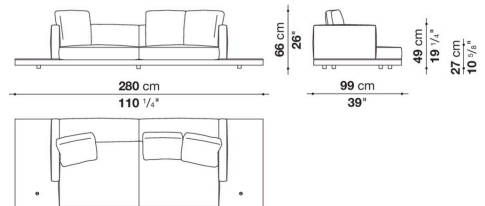

Technical drawings

DB280_1