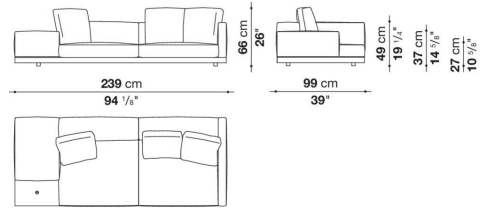

Technical drawings

DB239S_2