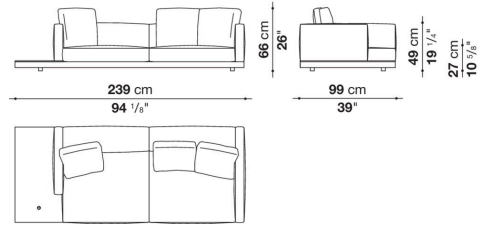

Technical drawings

DB239S_1