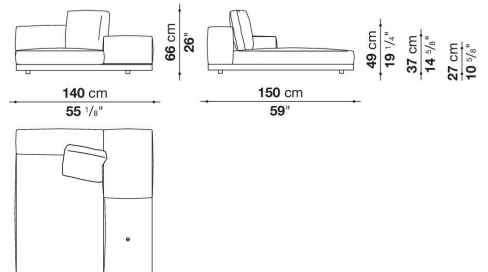

DBL150LD_2