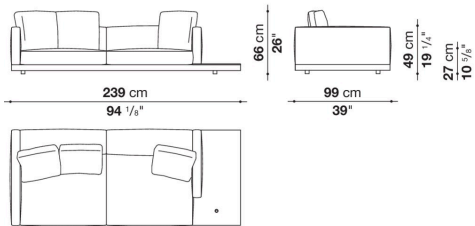

Technical drawings

DB239D_1