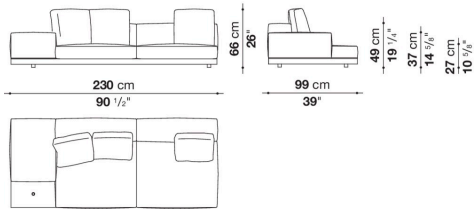

DBL230TS_3