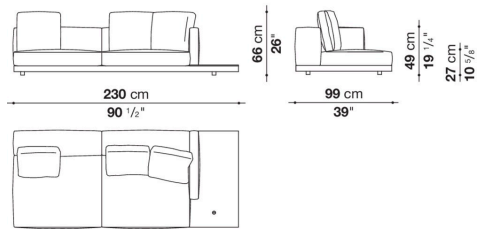

DBL230TD_1