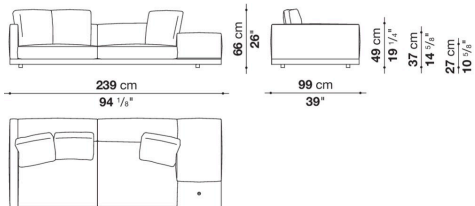

Technical drawings

DB239D_2