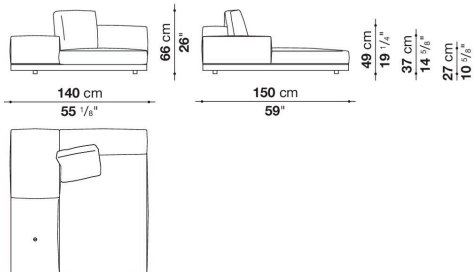

DBL150LS_2