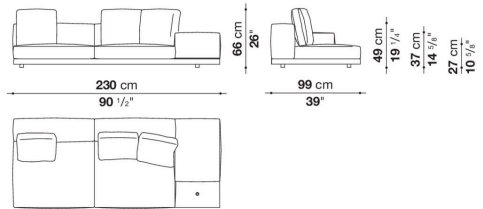

DBL230TD_3