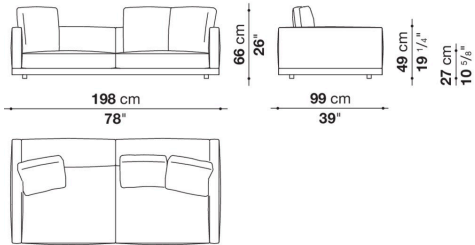

Technical drawings

DB198