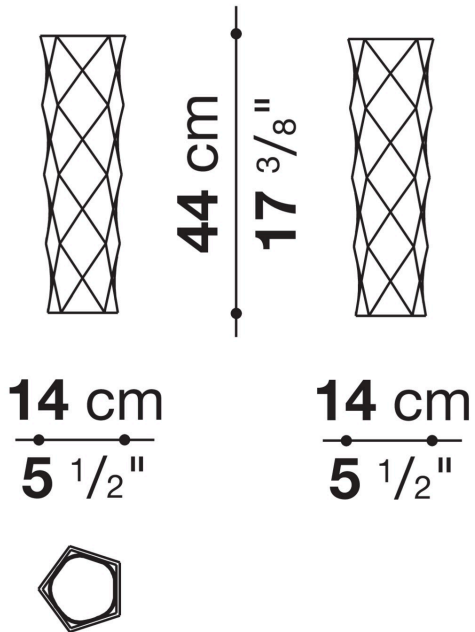

AB20035

AB20036

AB20037