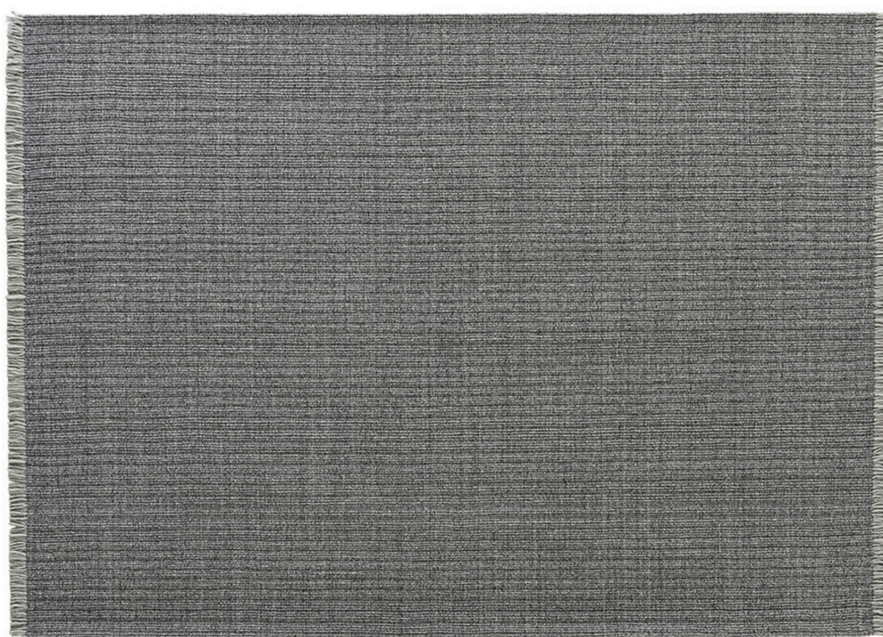

Timo

COMPLEMENTS

2018

Studio Juma

Description

Carpets in 100% wool available in rectangular version in three sizes and three colours, with the possibility of having it also made to measure.

Technical information

Material

100% wool

Technical drawings